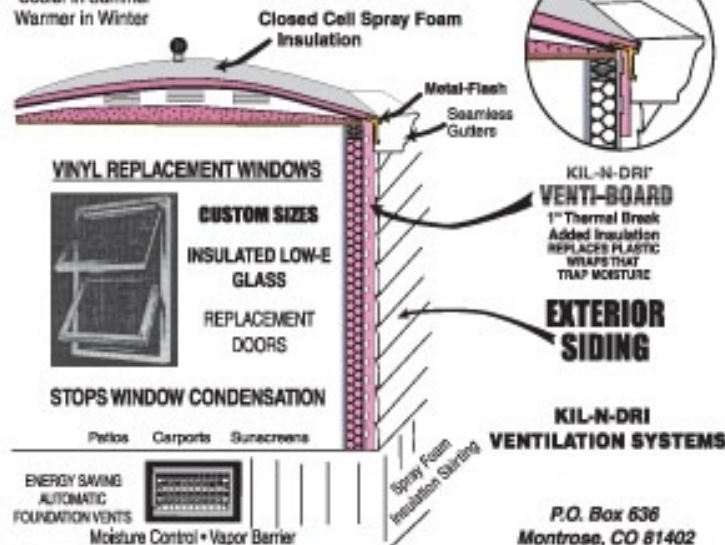

Manufactured - Mobile Homes

Attic Ventilation
Cooler in Summer
Warmer in Winter

Prevents & Controls Allergy Causing **Mold & Mildew** Radon Gas
Helps in the treatment of Asthma, Sinus, and Respiratory problems

Many homes are diagnosed with Sick House Syndrome. The KIL-N-DRI System addresses over 100 possible problems associated with this remedy. Many of these problems have been shown to significantly contribute to respiratory and other ailments.

Copy Right 1/1/1988

Website: www.kil-n-dri.com

MANUFACTURED MOBILE HOMES

Interested in:

- New Insulated Roof Over Hang—Seamless Gutters
- Insulated Skirting with Automatic Ventilation
- Venti-Board Insulated Vinyl—Steel—Aluminum Siding
- Vinyl Replacement Windows
- Patios—Awnings—Carports
- Solar Heated Seamless Gutters