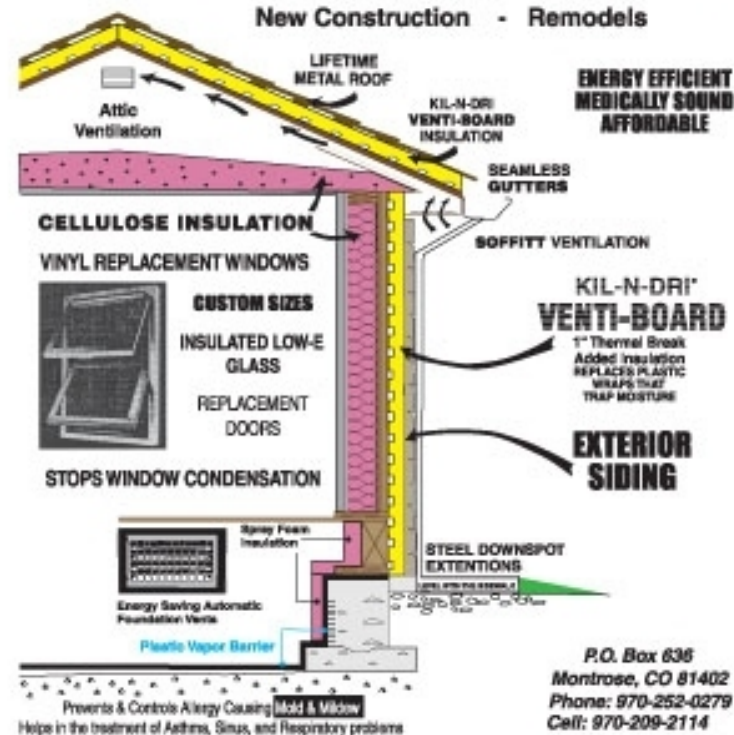

Many homes are diagnosed with Sick House Syndrome. The KIL-N-DRI System addresses over 100 possible problems associated with this remedy. Many of these problems have been shown to significantly contribute to respiratory and other ailments.

Copy Right 1/1/1988

Website: www.kil-n-dri.com

MANUFACTURED MOBILE HOMES

Interested in:

- New Insulated Roof Over Hang—Seamless Gutters
- Insulated Skirting with Automatic Ventilation
- Venti-Board Insulated Vinyl—Steel—Aluminum Siding
- Vinyl Replacement Windows
- Patios—Awnings—Carports
- Solar Heated Seamless Gutters

P.O. Box 636
Montrose, CO 81402
Phone: 970-252-0279
Cell: 970-209-2114

KIL-N-DRI

Ventilation-Insulation

New Construction - Remodels

Prevents & Controls Allergy Causing **Mold & Mildew**
Helps in the treatment of Asthma, Sinus, and Respiratory problems