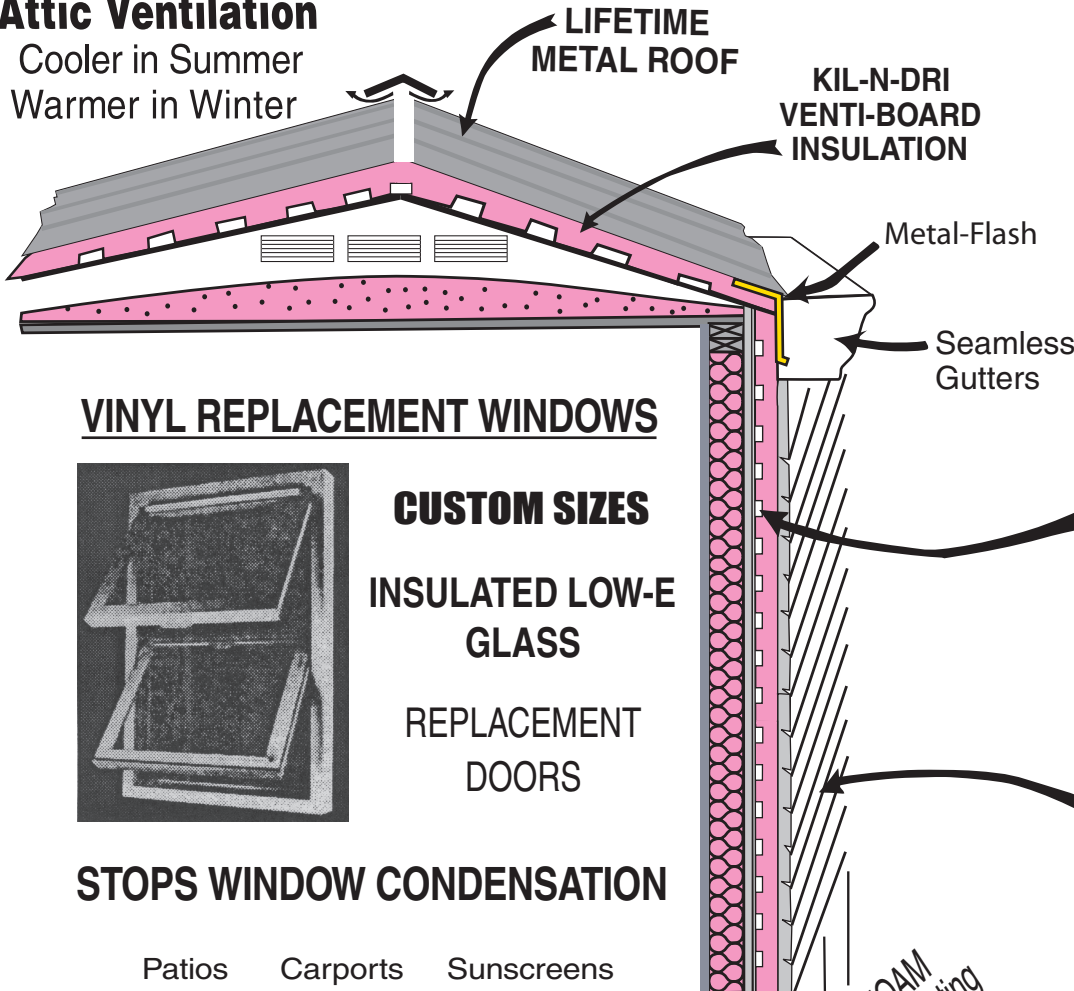

KIL-N-DRI[®]
VENTILATION *System*
patent pending
Creating lasting, healthy homes

KIL-N-DRI[®]

VENTI - FOAM - ROOFS
Manufactured - Mobile Homes

Attic Ventilation

Cooler in Summer
Warmer in Winter

KIL-N-DRI[®] VENTI-BOARD
1" Thermal Break
Added Insulation
REPLACES PLASTIC WRAPS THAT TRAP MOISTURE

Prevents & Controls Allergy Causing **Mold & Mildew**
Helps in the treatment of Asthma, Sinus, and Respiratory problems

Many homes are diagnosed with Sick House Syndrome. The Kil-N-Dri[®] System address over 100 possible programs associated with this malady. Many of these problems have been shown to significantly contribute to respiratory and other ailments.