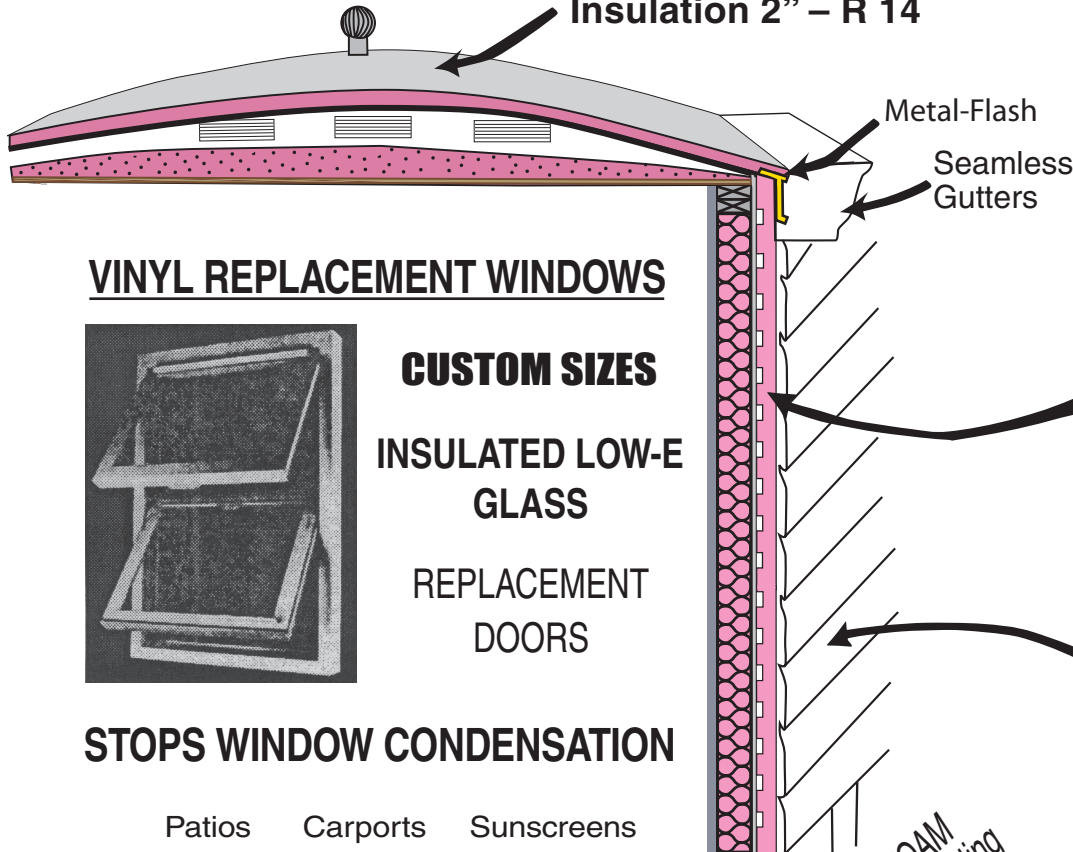

KIL-N-DRI® VENTI-BOARD

1" Thermal Break
Added Insulation
REPLACES PLASTIC
WRAPS THAT
TRAP MOISTURE

EXTERIOR SIDING OR STUCCO

KIL-N-DRI VENTILATION SYSTEM

R.C. "WHITEY" HUFF SR.
Developer-Consultant

3500 Nth Townsend • P.O. Box 636
Montrose, CO 81402
Phone: 970-252-0279
Cell: 970-209-2114
1-800-656-4468